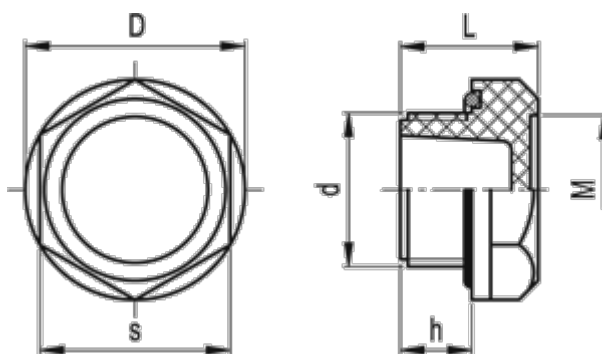

# Data Sheet

Article number: 2311158291

Description: E+G Plug  
TNR.40x1.5

## Measures

D	= 53.5
d	= M40x1.5
h	= 14
L	= 26
M	= 38
s	= 46
Tightening (N m)	=
Weight (g)	= 19